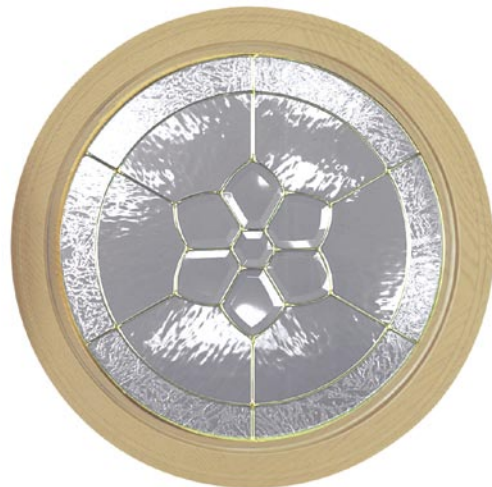

Wood-Grained Polyurethane Rounds

700

700-GBG9

701

703

These *Accent Windows* add sunlight and decorative fashion to hallways, stairways and interior walls while ensuring privacy with textured glass patterns.

One piece interior casing available.

Glass made in the *USA* by quality craftsmen to accent the beauty of any home.

	<u>Rough Opening</u>	<u>Overall Size</u>
Oval	20 1/2" x 32"	22 3/4" x 34 1/2"
Round	24 1/2" x 24 1/2"	26 1/2" x 26 1/2"

500

500-G1

500-G2

501

502

503

All decorative *Accent Windows* come with 3/4" insulated glass for superior energy efficiency.

- * Guaranteed waterproof
- * Wood-grained polyurethane frames enhance the warmth of any home
- * Easily stained or painted